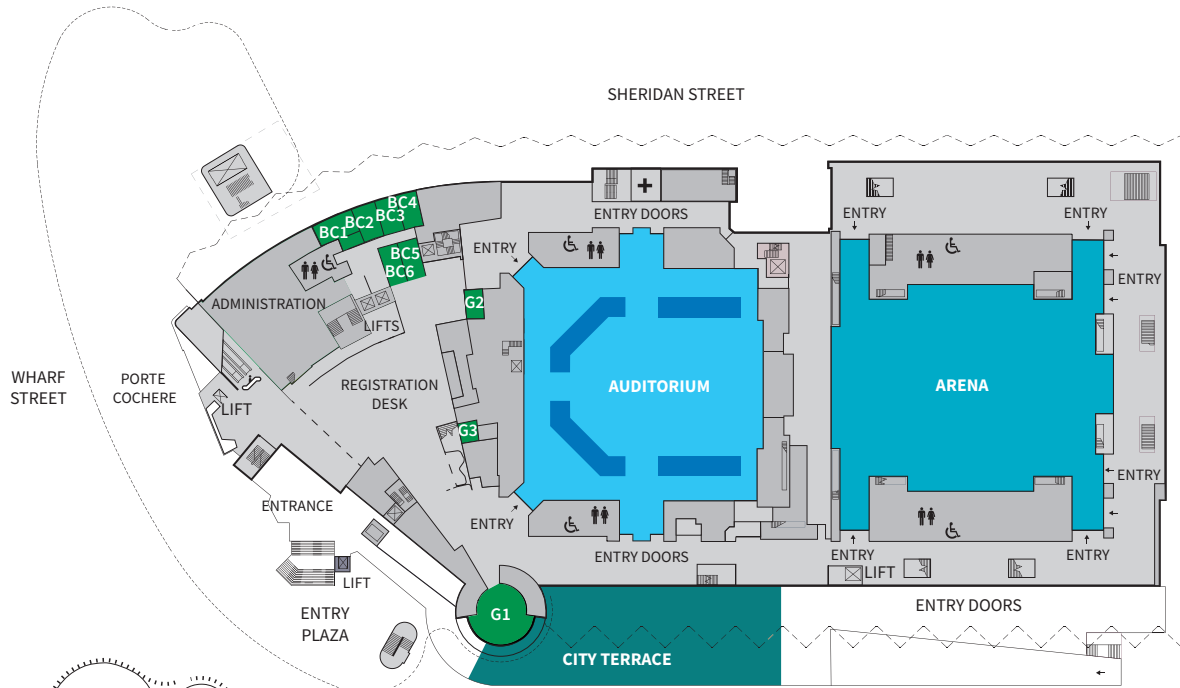

# Floor plans

GROUND LEVEL

MEZZANINE LEVEL

TRINITY LEVEL

LEGEND

-  M/F AMENITY
-  ACCESSIBLE AMENITY W/ HOIST
-  ACCESSIBLE AMENITY
-  PARENTS ROOM
-  ESCALATOR