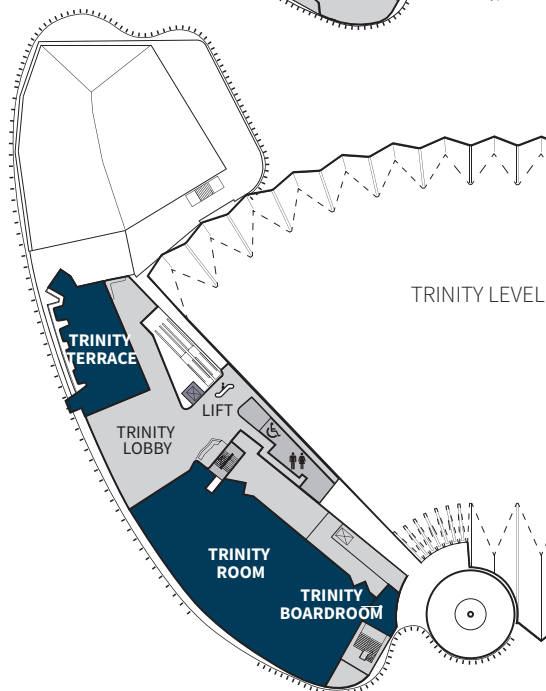

# Floor plans

GROUND LEVEL

MEZZANINE LEVEL

TRINITY LEVEL

LEGEND

-  M/F AMENITY
-  ACCESSIBLE AMENITY W/ HOIST
-  ACCESSIBLE AMENITY
-  PARENTS ROOM
-  ESCALATOR