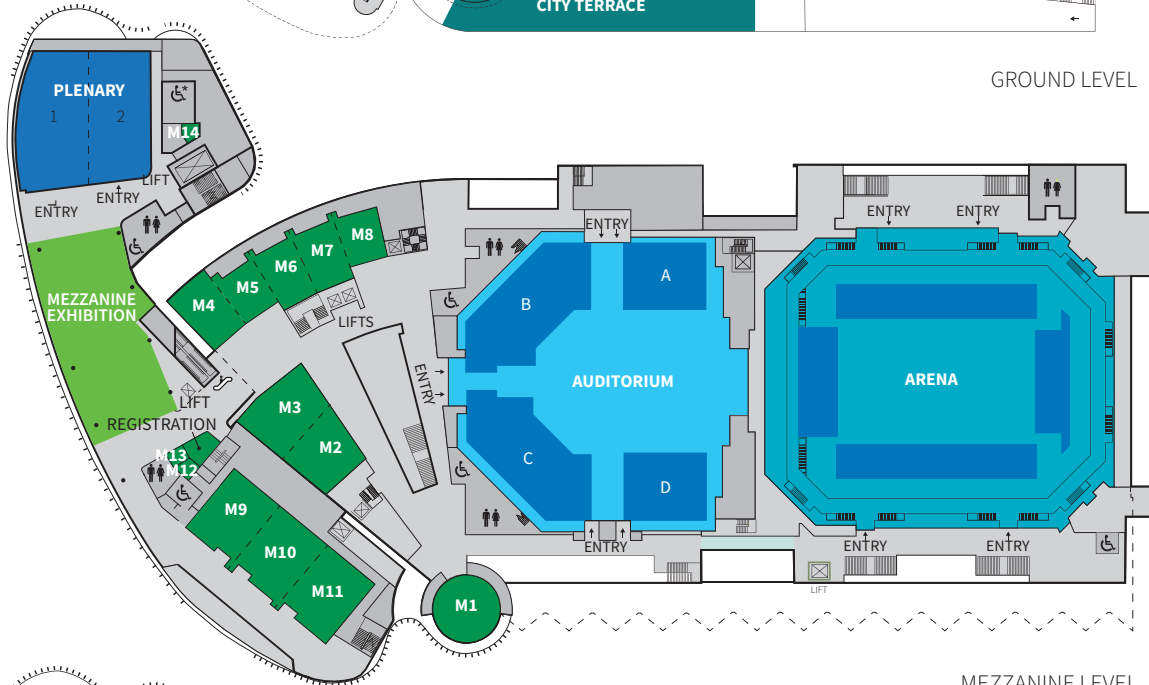

# Floor plans

GROUND LEVEL

MEZZANINE LEVEL

TRINITY LEVEL

LEGEND

-  M/F AMENITY
-  ACCESSIBLE AMENITY W/ HOIST
-  ACCESSIBLE AMENITY
-  PARENTS ROOM
-  ESCALATOR